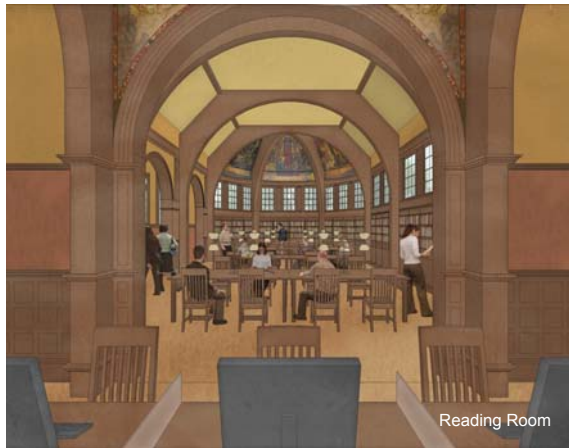

AnnBeha Architects

Cambridge Public Library  
Cambridge, MA

Historical Image

Model of Proposed Library

Historic View

Existing View

Reading Room

Historic View

Existing View

Information Commons

Portico

Artist Installation in Atrium

Existing Sakey Wing View

Sakey Wing

Existing Views

Young Adults