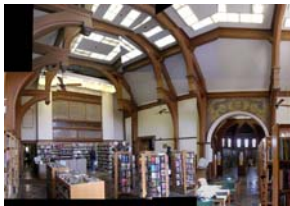

AnnBeha Architects

Cambridge Public Library  
Cambridge, MA

Historical Image

Model of Proposed Library

Historic View

Existing View

Reading Room

Historic View

Existing View

Information Commons

Portico

Artist Installation in Atrium

Existing Sakey Wing View

Sakey Wing

Existing Views

Young Adults